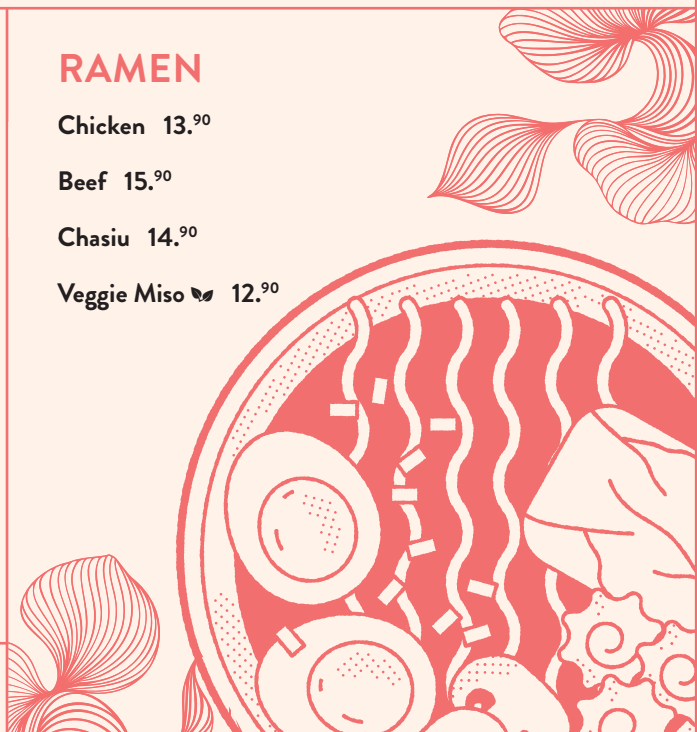

RAMEN

- Chicken 13.⁹⁰
- Beef 15.⁹⁰
- Chasiu 14.⁹⁰
- Veggie Miso 🌿 12.⁹⁰

FOOD FACT: UNSER CHICKEN & BEEF
SIND ZU 100% AUS ÖSTERREICH